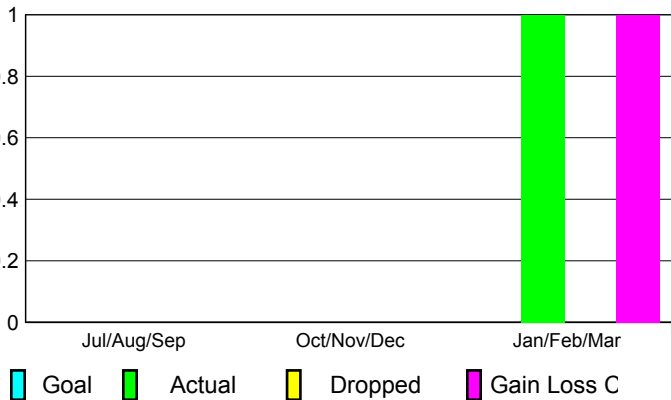

2009-2010 GMT Quarterly Report for District (or Undistricted) **District 330 C**

GMT: **Shinobu Goto**

Location: **JAPAN**

GMT CA: **5**

CLUBS

Club Results 2009-2010	Clubs 2008-2009

Month	New Club Goal	Actual New Clubs	Actual Dropped Clubs	Gain/Loss of Clubs	Gain/Loss of Clubs
Jul/Aug/Sep	0	0	0	0	0
Oct/Nov/Dec	0	0	0	0	0
Jan/Feb/Mar	0	1	0	1	1
Totals	0	1	0	1	1

Club Results 2009-2010

Goal, New, Dropped, Gain/Loss

Comparison of Club Gain/Loss

Current Year Compared to the Previous Year