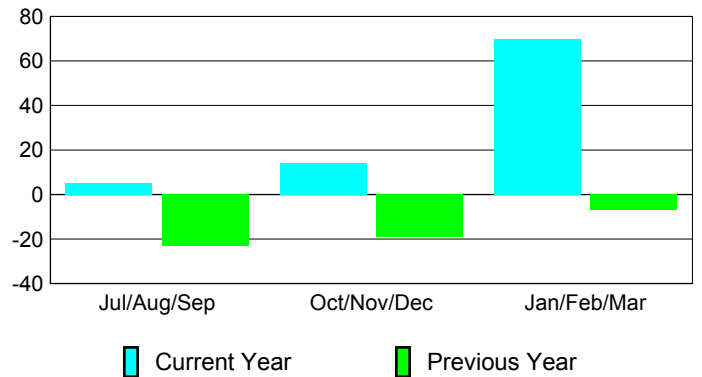

Goal, New, Dropped, Gain/Loss

Comparison of Club Gain/Loss

Current Year Compared to the Previous Year

YTD Status Quo Clubs 2009-2010

Status Quo Clubs Compared to Status Quo Members

MEMBERSHIP

Membership Results 2009-2010	Membership 2008-2009
---------------------------------	-------------------------

Month	Net Memb Goal	Actual New Memb	Actual Dropped Memb	Gain/Loss of Memb	Gain/Loss of Memb
Jul/Aug/Sep	45	58	-53	5	-23
Oct/Nov/Dec	100	68	-54	14	-19
Jan/Feb/Mar	130	115	-45	70	-7
Totals	275	241	-152	89	-49

Membership Results 2009-2010

Goal, New, Dropped, Gain/Loss

Comparison of Membership Gain/Loss

Current Year Compared to the Previous Year

Gender Comparison 2009-2010

Jul/Aug/Sep

Oct/Nov/Dec

Jan/Feb/Mar