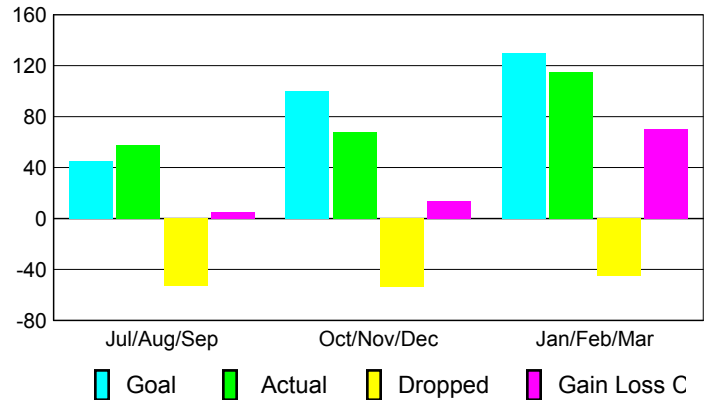

Membership Results 2009-2010

Goal, New, Dropped, Gain/Loss

Comparison of Membership Gain/Loss

Current Year Compared to the Previous Year